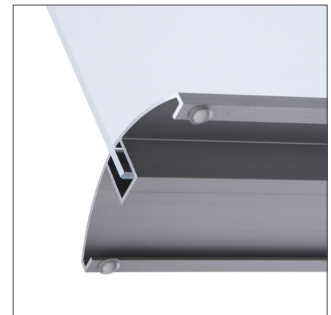

## Menu Card Holder

Brochure & Leaflet Holders | Single Leaflet Holders

### Menu Card Holder

• premium look - silver anodised aluminium convex shape base profile • easy access - clear 1.5mm folded acrylic panel pocket • easy handling - pockets insert into the recessed channel to the top of the base profile

### Menükarten-Aufsteller

• Premium Optik - silber eloxiertes Aluminium profil • leichter Motivwechsel- klar 1,5 mm gefaltetete Acryltasche • einfache Handhabung

**Menu Card Holder**

Brochure & Leaflet Holders | Single Leaflet Holders